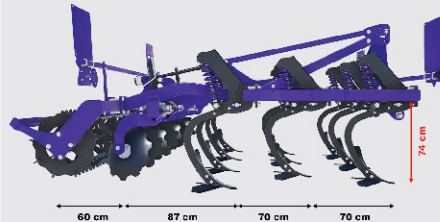

Three rows of widely spaced working organs provide better soil flow and effective operation without clogging