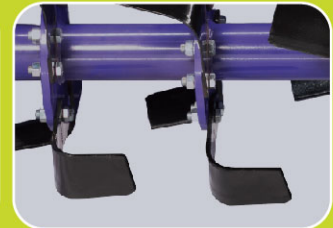

OneHorn

BOLD

High Quality multispeed Gearbox and mechanical face seal

The **Bold Series** is a versatile range of rotary tillers engineered for compact tractors, delivering exceptional performance in intercultivation and orchard operations while effectively controlling weeds for superior dry and wet tillage efficiency—making it an essential tool for every farmer.

Salient features

In-house manufacturing assured quality

Duo cone face seal suitable for dry & wet land

EN 353 gears for longer life and supreme performance

Boron steel blade for high durability and helical blade arrangement

Advantages

Nominal maintenance

Fuel efficient

Best soil preparation

OneHorn

Technical specification*

MODEL	ROTOR RPM	TRACTOR HP	TOTAL WIDTH		TILLAGE WIDTH		WEIGHT KG	4 BLADE / FLANGE ROTOR	6 BLADE / FLANGE ROTOR
			CM	INCH	CM	INCH		NOS	NOS
Bold 3ft	215	15-25	121	47.5	107	42	242	20	30
Bold 4ft	215	25-35	139	55	125	49.3	258	24	36
Bold 4.5ft	215	30-35	151	59	131	51	261	24	36
Bold 5ft	215	30-35	164	65	150	59.1	277	28	42