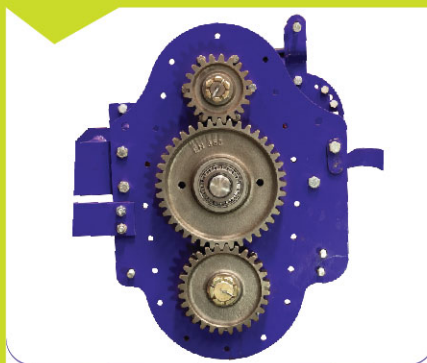

OneHorn

REVO M

Tilled to perfection!

Revo M Series tillers are robust and reliable implements for 25-50 HP tractors, built to perform in challenging and rocky soil conditions. With a sturdy construction and heavy duty gearbox, they deliver consistent performance, enhanced durability, and efficient soil preparation, ensuring dependable operation even under demanding use.

Salient features

In-house manufacturing
assured quality

EN 353 gears for longer life and
supreme performance

Boron steel blade
for high durability

Technical specification*

Characteristics	Revo M 53	Revo M 56	Revo M 60	Revo M 72
Overall length (mm)	1500	1649	1775	1970
Overall width (mm)	940	940	940	940
Overall height (mm)	720	720	720	720
Working width (mm)	1500	1500	1651	1829
Tractor power (hp)	25-40	25-40	30-45	35-50
Three point hitch	CAT - I, compact, quick hitch I cat. ASAE			
No of blade (c/l type)	42	42	48	54
PTO speed (rpm)	540			
Side transmission type	Gear			
Rotor shaft speed rpm @540	241			
Max working depth (mm)	180			
Rotor tube diameter (mm)	76			
Blade type (standard)	Curved			
Driveline safety device	Slip clutch			
Weight (kg)	256	262	285	310