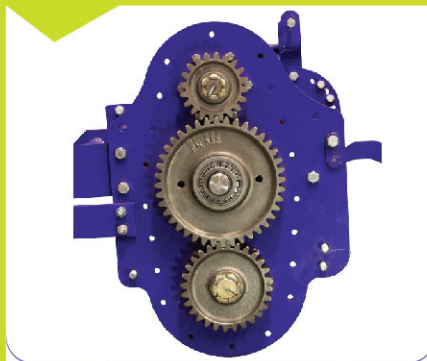

OneHorn

REVO H

Tilled to perfection!

OneHorn Revo H Series heavy-duty rotary tillers are designed for 40-65 HP tractors, built to perform in the toughest field conditions, including dense and rocky soils. With robust construction and a heavy-duty gearbox, they deliver superior durability, consistent performance, and reliable operation season after season.

Salient features

In-house manufacturing assured quality

EN 353 gears for longer life and supreme performance

Boron steel blade for high durability

Technical specification*

Characteristics	Revo H 56	Revo H 60	Revo H 72	Revo H 84
Overall length (mm)	1655	1834	2063	2292
Overall width (mm)	1055	1055	1055	1055
Overall height (mm)	795	795	795	795
Working width (mm)	1500	1681	1910	2139
Tractor power (hp)	40-55	40-55	45-60	50-65
Three point hitch	CAT - I & II			
No of blade (c/l type)	36	42	48	54
Pto speed (rpm)	540			
Side transmission type	Gear			
Rotor shaft speed rpm @540	241			
Max working depth (mm)	190			
Rotor tube diameter (mm)	89			
Blade type (standard)	Curved			
Driveline safety device	Slip clutch			
Weight (kg)	359	390	420	450