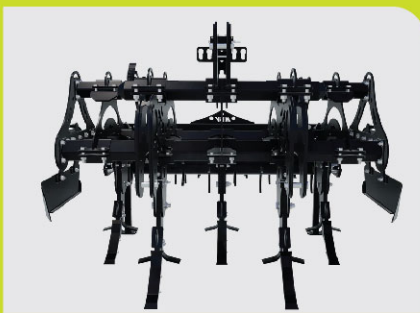

OneHorn

RUDRAN

Dominate soil compaction.
Drive deeper growth.
Deliver higher returns.

Built on the OneHorn promise of value, quality, and performance, Rudran is engineered to aggressively break hard soil layers, unlocking deeper root penetration and superior moisture access. It transforms soil structure to retain moisture, improve water movement during dry conditions, and support stronger, more resilient crops — delivering powerful performance and consistent productivity season after season.

Salient features

Double rotor with Hydro fitment for proper soil breaking with surface pulverising and also provide stability of complete machine.

Heavy duty tyne with shank and blades ensures high strength and durability for deep soil operation, while the built in safety design protects the subsoiler from damage by absorbing shocks and handling underground obstructions efficiently.

The hydraulic system enables easy operations, better control, and efficient lifting during field use.

Technical specification*

MODEL NO.	RUDRAN L5	RUDRAN M5	RUDRAN M7	RUDRAN H5	RUDRAN H7
Working width (M)	2.5	2.5	3.0	2.5	3.0
No. of working tyne	5	5	7	5	7
Maximum depth (CM)	45	55	55	65	65
Power required (HP)	100-120	120-140	160-200	160-180	200-240
Weight (KG)	1260	1604	1900	2155	2620

*Specifications are indicative and subject to change at any time

Working width: 2.5 mtr / 5 shanks | 3.0 meters / 7 shanks

Our strengths

65 years manufacturing legacy

Captive gearbox & parts manufacturing