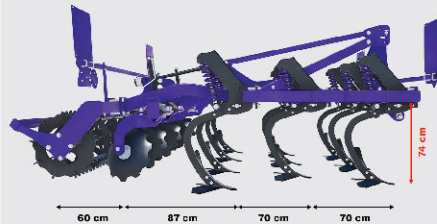

Three rows of widely spaced working organs provide better soil flow and effective operation without clogging