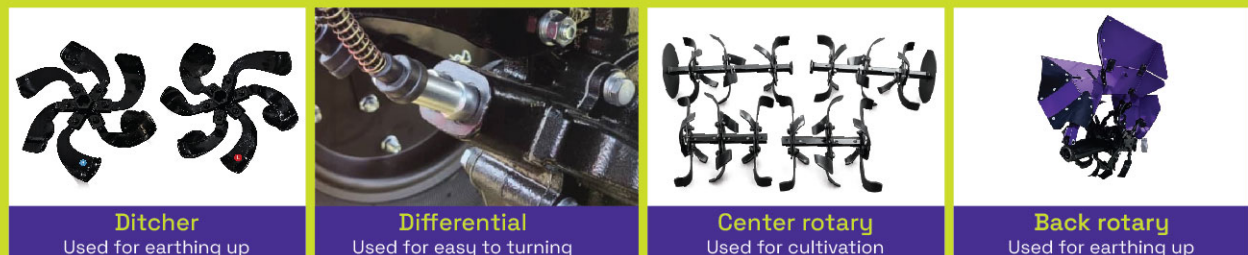

Technical specification*

DESCRIPTION	SPECIFICATION
Model name	70 DRT
Engine model	188F
Engine type	Single cylinder, Four stroke, Air cooled
Engine displacement	456 CC
Rated RPM	3600 RPM
Rated power	10 + HP
Starting system	Electric start
Fuel tank capacity	5.5 liter
Front gearbox	3/2/1/0/-1
Rear gearbox	1/-1
Dry land blades	40 blades
Side disc	1 pair
Back rotary blades	24 blades
Earthing up - blades	16+2 blades
Tyre	5.00-10 tube tyre
Protection bumper	Yes
Air filter	Centrifugal turbo
Tail wheel	Big size
Differential turning clutch	Yes
Rotary exel front and rear	32 mm

*Specifications are indicative and subject to change at any time.

List of attachments and their specifications

Our strengths

65 years
manufacturing legacy

Captive gearbox &
parts manufacturing

24/7 after-sales
support

About OneHorn

OneHorn is built to make agriculture more productive, reliable, and rewarding for farmers. Backed by the 65-year manufacturing legacy of NIPHA Group, OneHorn brings proven engineering strength and trusted quality to the field. Our machines are designed with a clear focus on value-driven pricing, ensuring farmers get the right performance at the right cost, without compromise. At the core of OneHorn is a commitment to strong ethics and transparency, so every product delivers consistent performance you can rely on season after season. With a deep understanding of real agricultural needs, OneHorn is not just offering machinery — it is enabling farmers to work smarter, improve productivity, and build a more secure future.

Corporate Office

Nipha Limited

48, Ganga Jamuna

28/1 Shakespeare Sarani

Kolkata 700 017, India

Scan to
explore

+91 85850 74007

hello@theonehorn.com | theonehorn.com

onehornworld