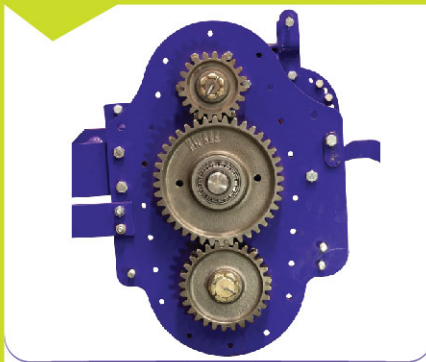

OneHorn

REVO L

Tilled to perfection!

Revo L series is specifically crafted for the European and American markets, catering to small-scale farming needs with lower horsepower tractors. It is ideal for gardening and farming purposes.

Salient features

In-house manufacturing
assured quality

EN 353 gears for longer life and
supreme performance

Boron steel blade
For high durability

Optional

- Three point hitch plates for REVO L series
- REVO L 48 center mounting available

Technical specification*

Characteristics	Revo L 36	Revo L 42	Revo L 48	Revo L 60
Overall length (mm)	1035	1194	1340	1645
Overall width (mm)	805	805	805	805
Overall height (mm)	600	600	600	600
Working width (mm)	915	1067	1220	1525
Tractor power (HP)	15-25	20-30	20-35	25-40
Three point hitch	CAT - I, compact, quick hitch I cat. ASAE			
No Of blade (C/L Type)	24	30	36	42
PTO speed (RPM)	540			
Side transmission type	Gear			
Rotor shaft speed RPM @540	245			
Max working depth (mm)	165			
Rotor tube diameter (mm)	70			
Blade type (Standard)	Curved			
Driveline safety device	Slip clutch			
Weight (Kg)	153	167	181	200